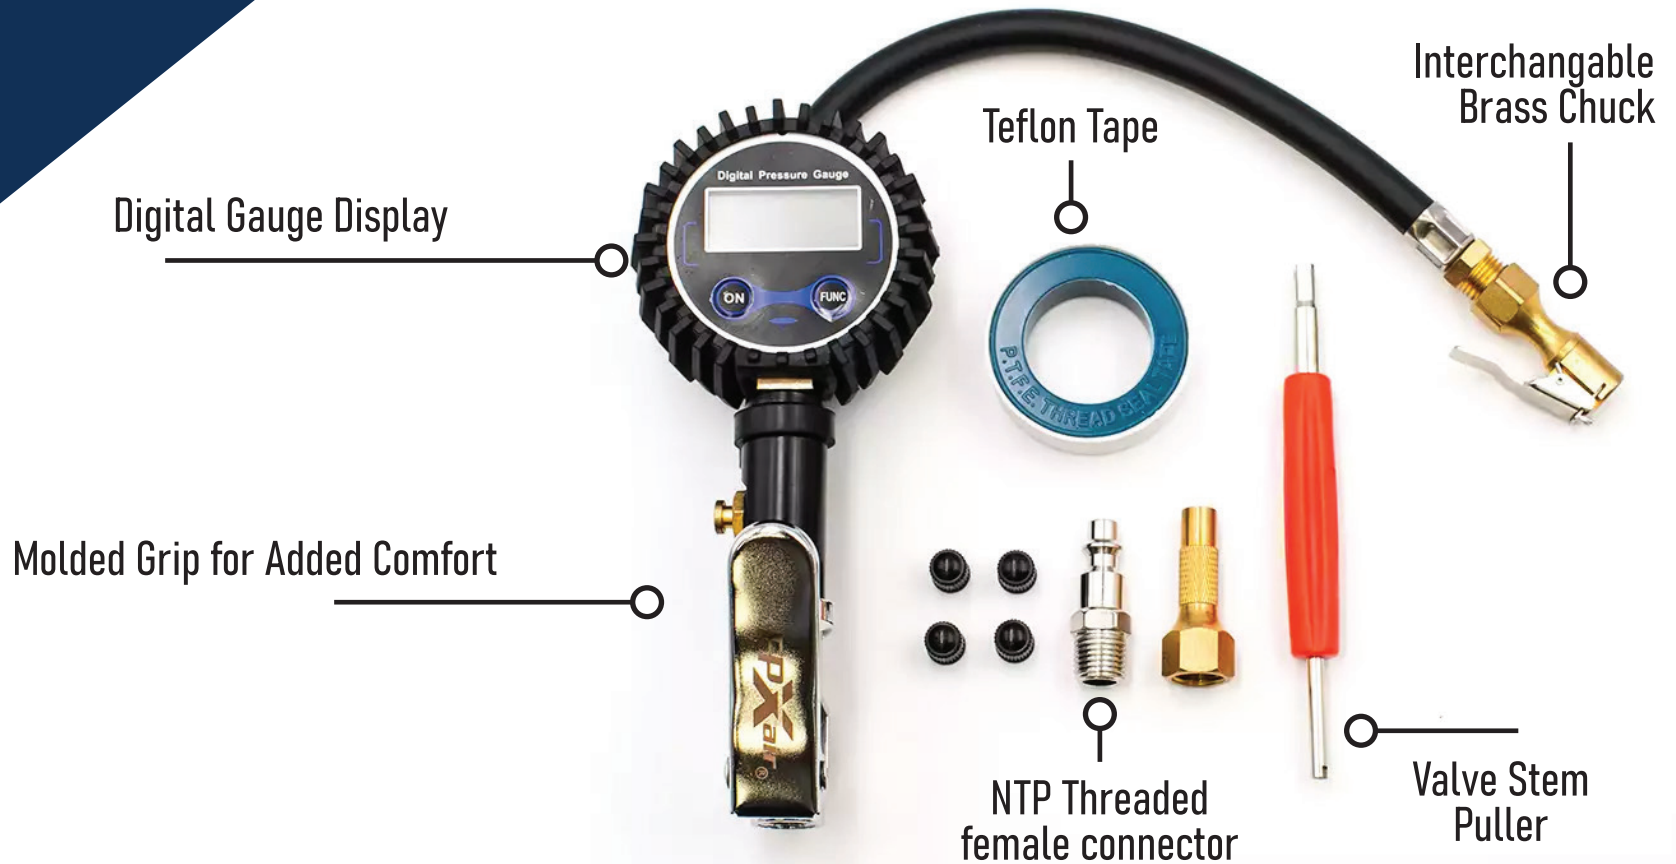

FPX-9100 TIRE INFLATOR

Model No.	Chuck Size (in.)	Weight (lbs)	Length (in.)	Free Speed (RPM)	Avg Air Cons. (CFM)	Air Inlet Thread Size	Rec. Hose Size (in.)
FPX-9100	3/8	.5	8.26	n/a	n/a	1/4	3/8